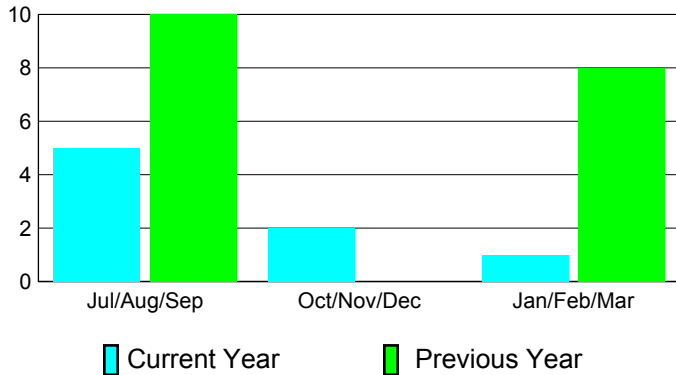

2010-2011 GMT Reports for District (or Undistricted) **District 325 A**

GMT: SANGEETA JATIA

Location: NEPAL

GMT CA: 6

CLUBS

**Club Results
2010-2011**

**Clubs
2009-2010**

Month	New Club Goal	Actual New Clubs	Actual Dropped Clubs	Gain/Loss of Clubs	Gain/Loss of Clubs
Jul/Aug/Sep	5	5	0	5	10
Oct/Nov/Dec	5	3	-1	2	0
Jan/Feb/Mar	5	1	0	1	8
Totals	15	9	-1	8	18

Club Results 2010-2011

Goal, New, Dropped, Gain/Loss

Comparison of Club Gain/Loss

Current Year Compared to the Previous Year

YTD Status Quo Clubs 2010-2011

Status Quo Clubs Compared to Status Quo Members

MEMBERSHIP