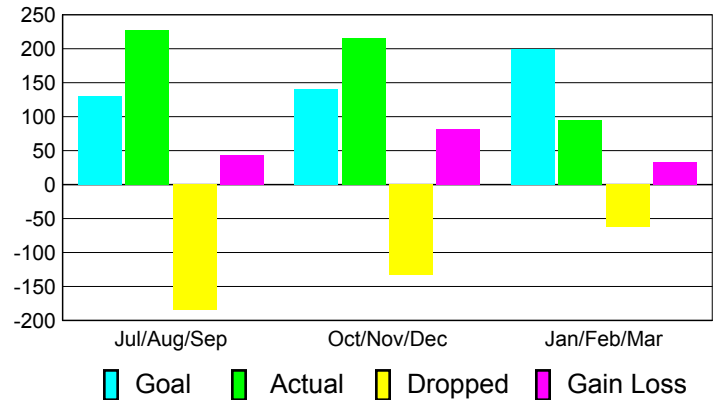

Membership Results 2010-2011

Goal, New, Dropped, Gain/Loss