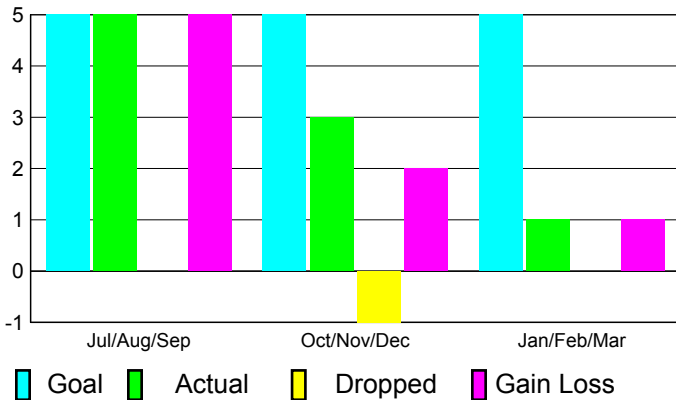

2010-2011 GMT Reports for District (or Undistricted) **District 325 A**

GMT: SANGEETA JATIA

Location: NEPAL

GMT CA: 6

CLUBS

**Club Results
2010-2011**

**Clubs
2009-2010**

Month	New Club Goal	Actual New Clubs	Actual Dropped Clubs	Gain/Loss of Clubs	Gain/Loss of Clubs
Jul/Aug/Sep	5	5	0	5	10
Oct/Nov/Dec	5	3	-1	2	0
Jan/Feb/Mar	5	1	0	1	8
Totals	15	9	-1	8	18

Club Results 2010-2011

Goal, New, Dropped, Gain/Loss

Comparison of Club Gain/Loss

Current Year Compared to the Previous Year

YTD Status Quo Clubs 2010-2011

Status Quo Clubs Compared to Status Quo Members

MEMBERSHIP