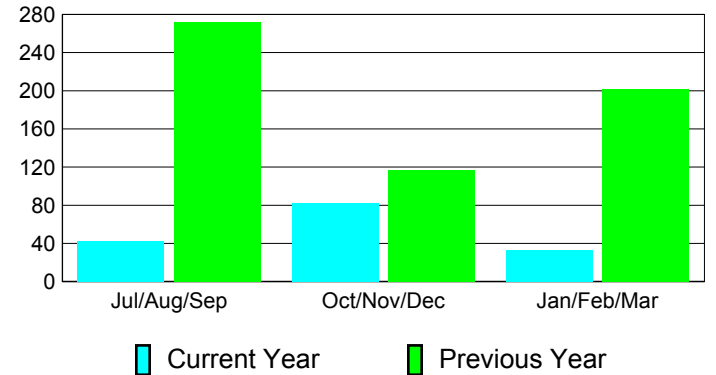

Comparison of Membership Gain/Loss

Current Year Compared to the Previous Year